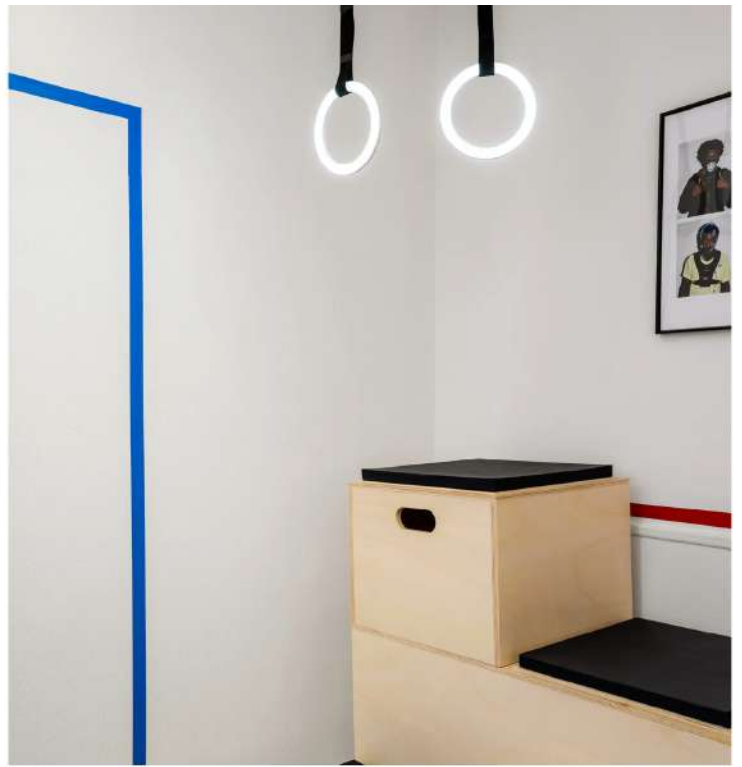

CONTACT

London Showroom
Find a Store
Email Us

HOW TO BUY

Shop
Custom Solutions
Configurator
Find a Store
Trade Programme
Sign In

COMPANY

About USM
Dealer Support
Shipping & Returns

NEWSLETTER SIGN-UP

Receive the latest news and updates from USM

→

■ By signing up for our USM Newsletter, you are agreeing to our Privacy Policy. Learn more about our Privacy Policy [here](#).

Already got a Configurator code?

→